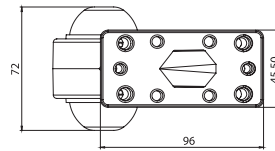

Özellik / Spec.	Marstech Ref. No
R5W	M 710210

UNIVERSAL

MICROSTAR - MS 11

**DORSE DIŞ İŞARET LAMBA
TRAILER END - OUTLINE MARKER LAMP**

Özellik / Spec.	Marstech Ref. No
R5W	M 710211

UNIVERSAL

MICROSTAR - MS 12