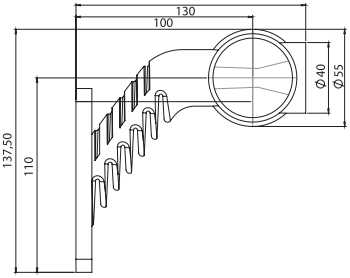

Özellik / Spec.	Marstech Ref. No
T10W	M 710205

UNIVERSAL

MICROSTAR - MS 6

E

DORSE DIŞ İŞARET LAMBA
TRAILER END - OUTLINE MARKER LAMP

Özellik / Spec.	Marstech Ref. No
T10W	M 710206

UNIVERSAL

MICROSTAR - MS 7