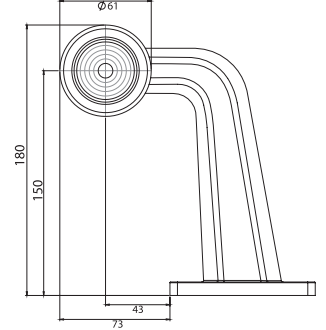

**DORSE DIŞ İŞARET LAMBA
TRAILER END - OUTLINE MARKER LAMP**

Özellik / Spec.	Marstech Ref. No
R5W	M 710209