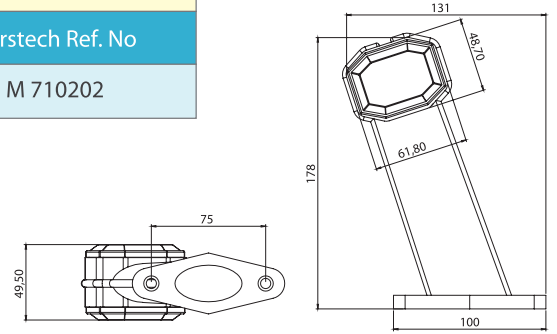

UNIVERSAL

MICROSTAR - MS 1

(E)

DORSE DIŞ İŞARET LAMBA
TRAILER END - OUTLINE MARKER LAMP

Özellik / Spec.	Marstech Ref. No
T10W	M 710201

UNIVERSAL

MICROSTAR - MS 2

(E)

DORSE DIŞ İŞARET LAMBA
TRAILER END - OUTLINE MARKER LAMP

Özellik / Spec.	Marstech Ref. No
T10W	M 710202

UNIVERSAL

MICROSTAR - MS 3

(E)

DORSE DIŞ İŞARET LAMBA
TRAILER END - OUTLINE MARKER LAMP

Özellik / Spec.	Marstech Ref. No
T10W	M 710203