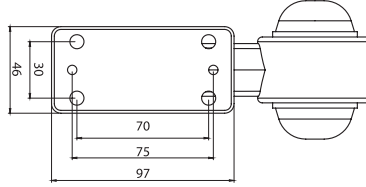

**DORSE DIŞ İŞARET LAMBA
TRAILER END - OUTLINE MARKER LAMP**

Özellik / Spec.	Marstech Ref. No
R5W	M 710209