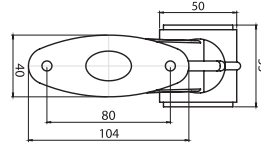

DORSE DIŞ İŞARET LAMBA
TRAILER END - OUTLINE MARKER LAMP

Özellik / Spec.	Marstech Ref. No
T10W	M 710205