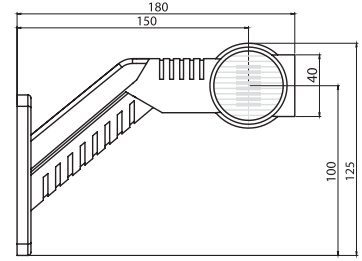

DORSE DIŞ İŞARET LAMBA
TRAILER END - OUTLINE MARKER LAMP

Özellik / Spec.	Marstech Ref. No
T10W	M 710205