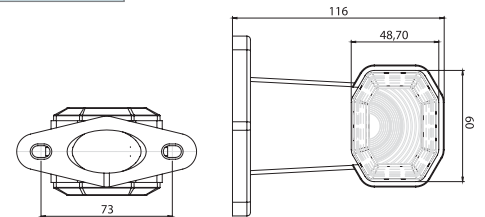

DORSE DIŞ İŞARET LAMBA
TRAILER END - OUTLINE MARKER LAMP

Özellik / Spec.	Marstech Ref. No
T10W	M 710202

UNIVERSAL

MICROSTAR - MS 3

(E)

DORSE DIŞ İŞARET LAMBA
TRAILER END - OUTLINE MARKER LAMP

Özellik / Spec.	Marstech Ref. No
T10W	M 710203