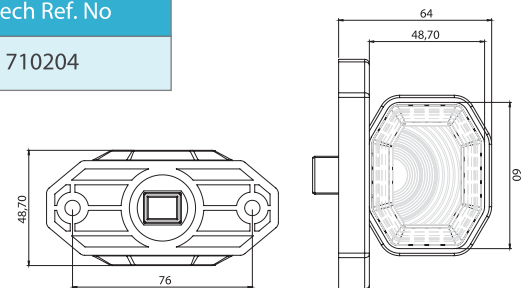

DORSE DIŞ İŞARET LAMBA
TRAILER END - OUTLINE MARKER LAMP

Özellik / Spec.	Marstech Ref. No
T10W	M 710204