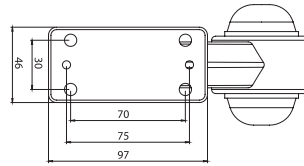

**DORSE DIŞ İŞARET LAMBA
TRAILER END - OUTLINE MARKER LAMP**

Özellik / Spec.	Marstech Ref. No
R5W	M 710210