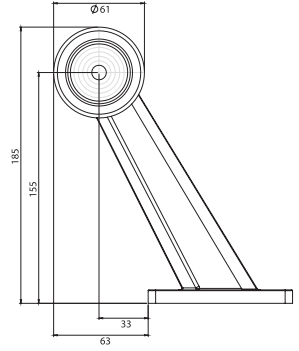

**DORSE DIŞ İŞARET LAMBA
TRAILER END - OUTLINE MARKER LAMP**

Özellik / Spec.	Marstech Ref. No
R5W	M 710210