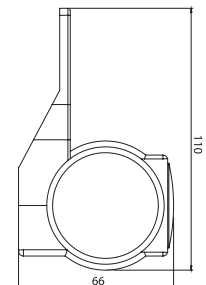

E

DORSE DIŞ İŞARET LAMBA
TRAILER END - OUTLINE MARKER LAMP

Özellik / Spec.	Marstech Ref. No
T10W	M 710207

UNIVERSAL

MICROSTAR - MS 8

E

DORSE DIŞ İŞARET LAMBA
TRAILER END - OUTLINE MARKER LAMP

Özellik / Spec.	Marstech Ref. No
T10W	M 710208