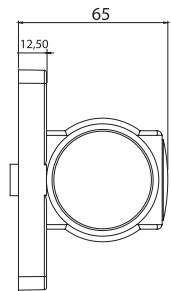

E

DORSE DIŞ İŞARET LAMBA
TRAILER END - OUTLINE MARKER LAMP

Özellik / Spec.	Marstech Ref. No
T10W	M 710207

UNIVERSAL

MICROSTAR - MS 8

E

DORSE DIŞ İŞARET LAMBA
TRAILER END - OUTLINE MARKER LAMP

Özellik / Spec.	Marstech Ref. No
T10W	M 710208