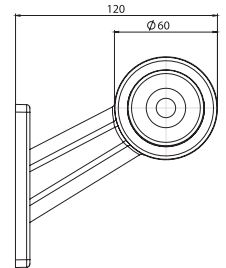

Özellik / Spec.	Marstech Ref. No
R5W	M 710210

UNIVERSAL

MICROSTAR - MS 11

**DORSE DIŞ İŞARET LAMBA
TRAILER END - OUTLINE MARKER LAMP**

Özellik / Spec.	Marstech Ref. No
R5W	M 710211

UNIVERSAL

MICROSTAR - MS 12