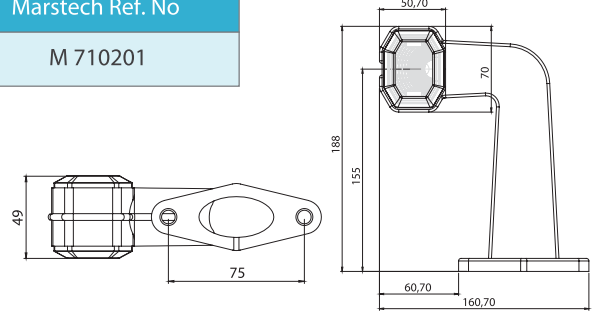

UNIVERSAL

MICROSTAR - MS 1

(E)

DORSE DIŞ İŞARET LAMBA
TRAILER END - OUTLINE MARKER LAMP

Özellik / Spec.	Marstech Ref. No
T10W	M 710201

UNIVERSAL

MICROSTAR - MS 2

(E)

DORSE DIŞ İŞARET LAMBA
TRAILER END - OUTLINE MARKER LAMP

Özellik / Spec.	Marstech Ref. No
T10W	M 710202

UNIVERSAL

MICROSTAR - MS 3

(E)

DORSE DIŞ İŞARET LAMBA
TRAILER END - OUTLINE MARKER LAMP

Özellik / Spec.	Marstech Ref. No
T10W	M 710203