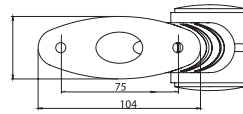

DORSE DIŞ İŞARET LAMBA
TRAILER END - OUTLINE MARKER LAMP

Özellik / Spec.	Marstech Ref. No
T10W	M 710206