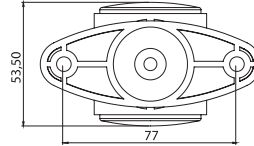

E

DORSE DIŞ İŞARET LAMBA
TRAILER END - OUTLINE MARKER LAMP

Özellik / Spec.	Marstech Ref. No
T10W	M 710207

UNIVERSAL

MICROSTAR - MS 8

E

DORSE DIŞ İŞARET LAMBA
TRAILER END - OUTLINE MARKER LAMP

Özellik / Spec.	Marstech Ref. No
T10W	M 710208