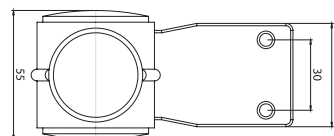

E

DORSE DIŞ İŞARET LAMBA
TRAILER END - OUTLINE MARKER LAMP

Özellik / Spec.	Marstech Ref. No
T10W	M 710207

UNIVERSAL

MICROSTAR - MS 8

E

DORSE DIŞ İŞARET LAMBA
TRAILER END - OUTLINE MARKER LAMP

Özellik / Spec.	Marstech Ref. No
T10W	M 710208