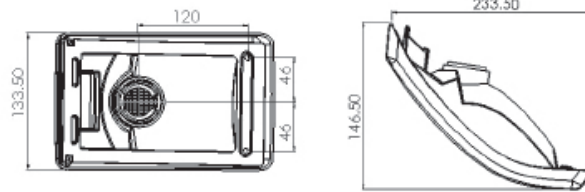

STOP & PARK LAMBA / STOP & TAIL LAMP

Özellik / Spec	Yön / Position	Marstech Ref. No
P 21 / 5W	RH = LH	M 521422